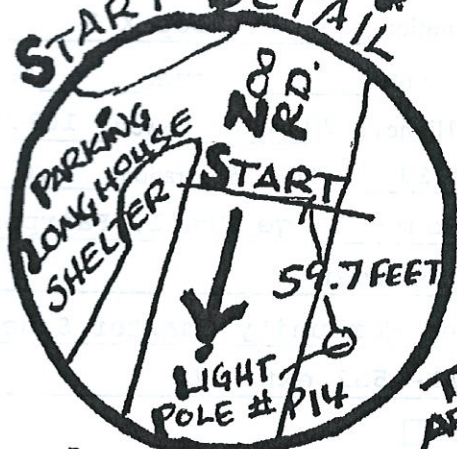

CURE 5k and Fun Walk

SENECA PARK, ROCHESTER, NEW YORK

MEASURED ON: MARCH 21, 2012

BY: KEVIN P. LUCAS - 585-421-9626

NY12102KL

Effective
03/26/2012 to
12/31/2022

3 MILE - ON BIKE PATH
WEST SIDE OF LAKE
78 FEET NORTH
OF 3RD BENCH
NORTH OF FINISH
WEGMAN LODGE
ZOO ROAD

START DETAIL

FINISH DETAIL

TURN AROUND DETAIL

ELEVATIONS:

START = 345 FEET
FINISH = 340 FEET
HIGHEST = 380 FEET
LOWEST = 340 FEET

NY12102KL