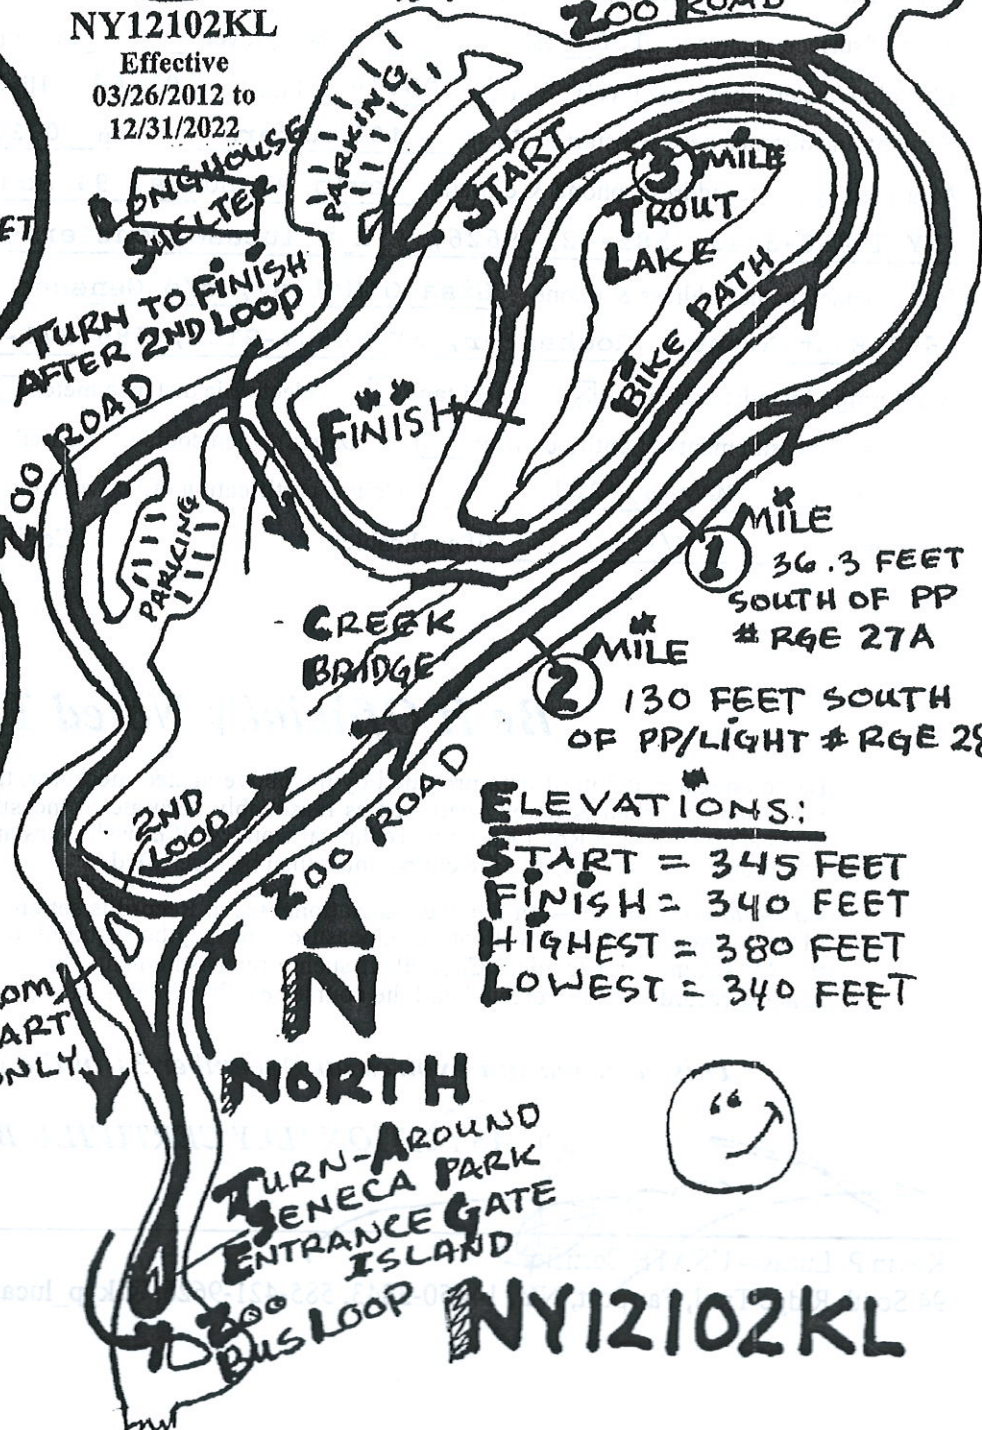

CURE 5k and Fun Walk

SENECA PARK, ROCHESTER, NEW YORK

MEASURED ON: MARCH 21, 2012

BY: KEVIN P. LUCAS - 585-421-9626

NY12102KL

Effective
03/26/2012 to
12/31/2022

3 MILE - ON BIKE PATH
WEST SIDE OF LAKE
78 FEET NORTH
OF 3RD BENCH
NORTH OF FINISH
WEGMAN LODGE
ZOO ROAD

START DETAIL

FINISH DETAIL

TURN AROUND DETAIL

ELEVATIONS:

START = 345 FEET
FINISH = 340 FEET
HIGHEST = 380 FEET
LOWEST = 340 FEET

NY12102KL